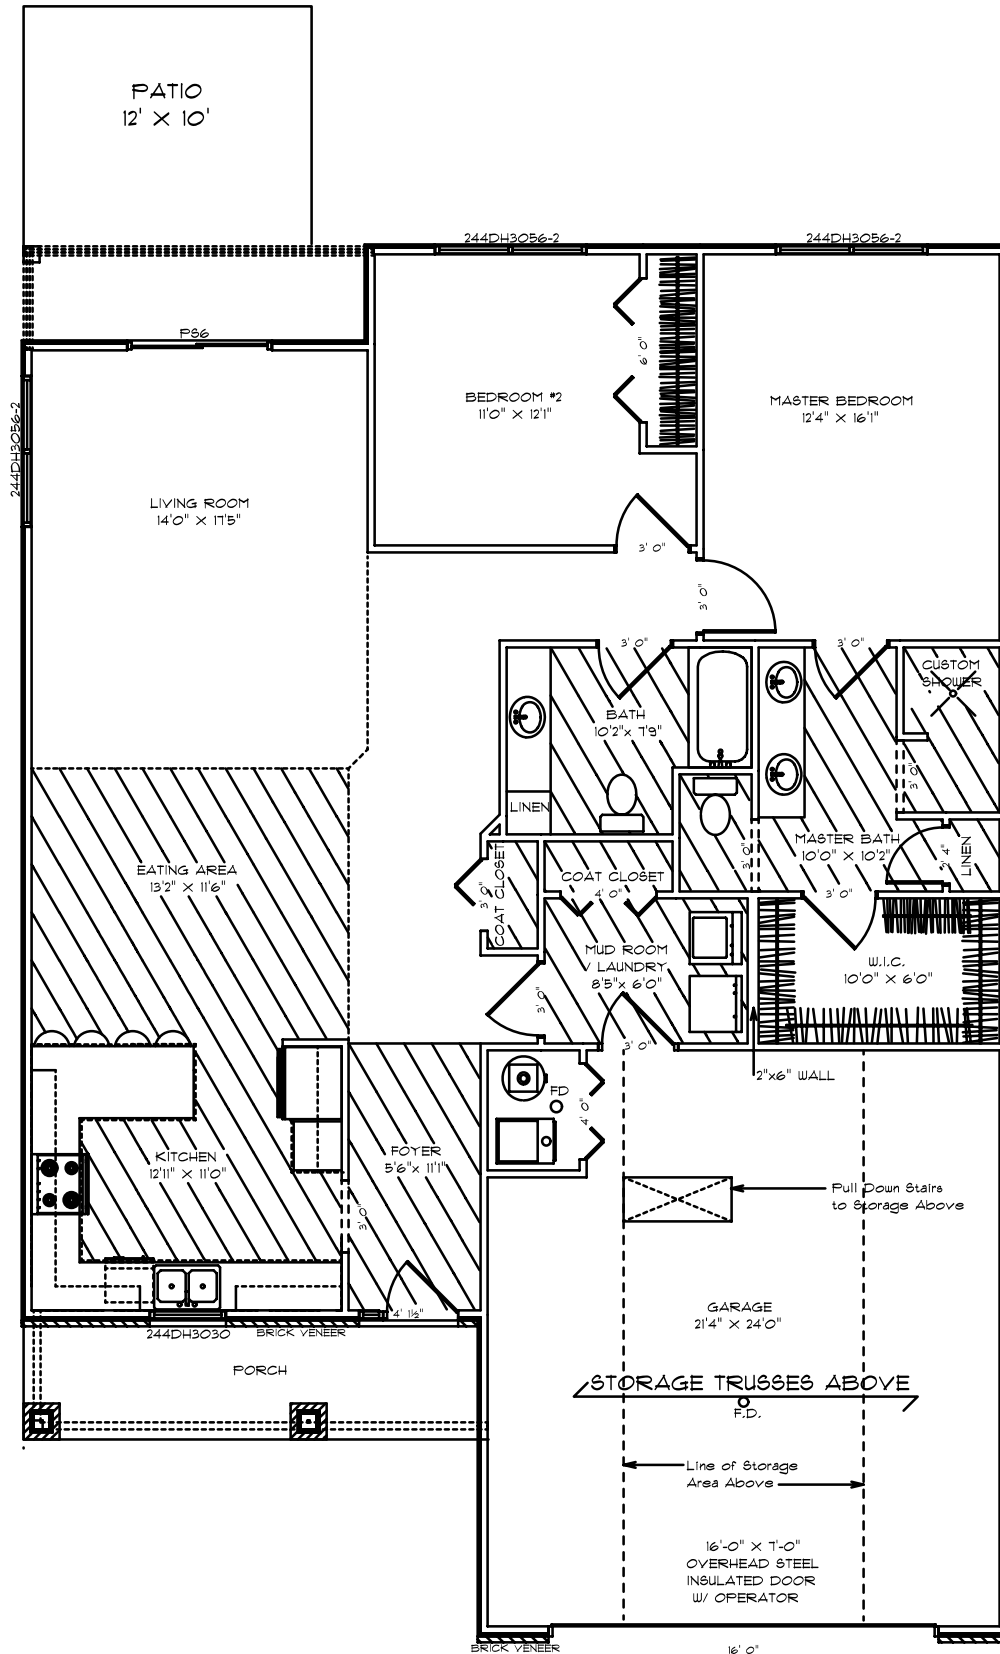

S.A. LEWIS CONSTRUCTION, INC.

200 LEWIS PARK DR. ♦ MT. ZION, IL 62549 ♦ PHONE: 217-864-5056

THE GARDENS AT SOUTHSIDE ESTATES
HOGAN MODEL FLOORPLAN

HOGAN
FRONT ELEVATION

HOGAN
MAIN
9' WALLS
1543 S.F.