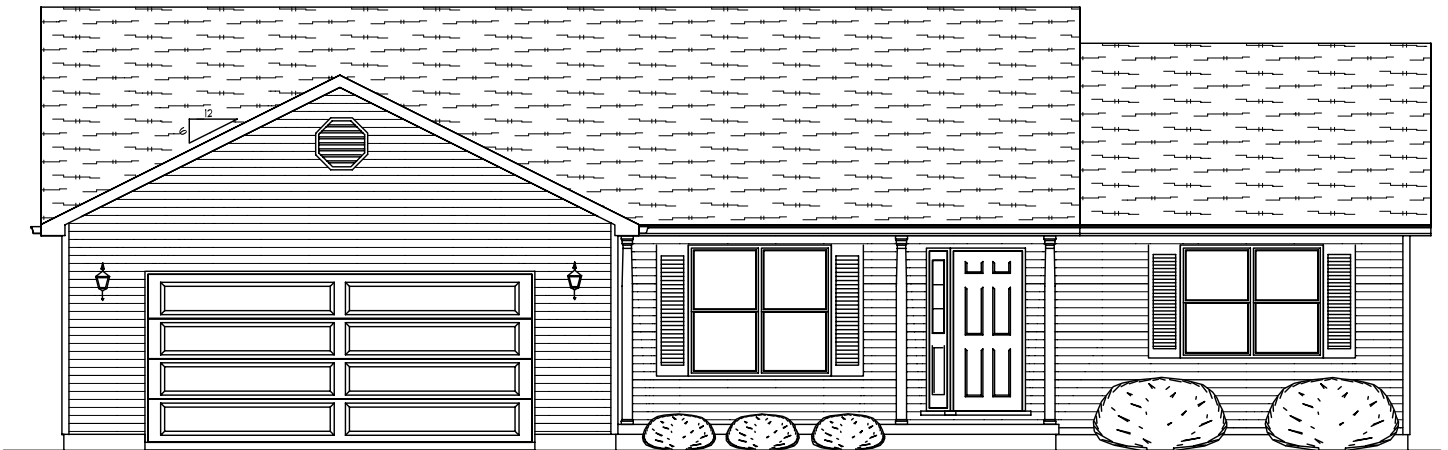

S.A. LEWIS CONSTRUCTION, INC.

200 LEWIS PARK DR ♦ MT. ZION, IL 62549 ♦ PHONE: 217-864-5056

SUNDANCE FIELDS
BRONWEN FRONT ELEVATION

BRONWEN
FRONT ELEVATION

S.A. LEWIS CONSTRUCTION, INC.

200 LEWIS PARK DR. ♦ MT. ZION, IL 62549 ♦ PHONE: 217-864-5056

SUNDANCE FIELDS BRONWEN MODEL FLOORPLAN