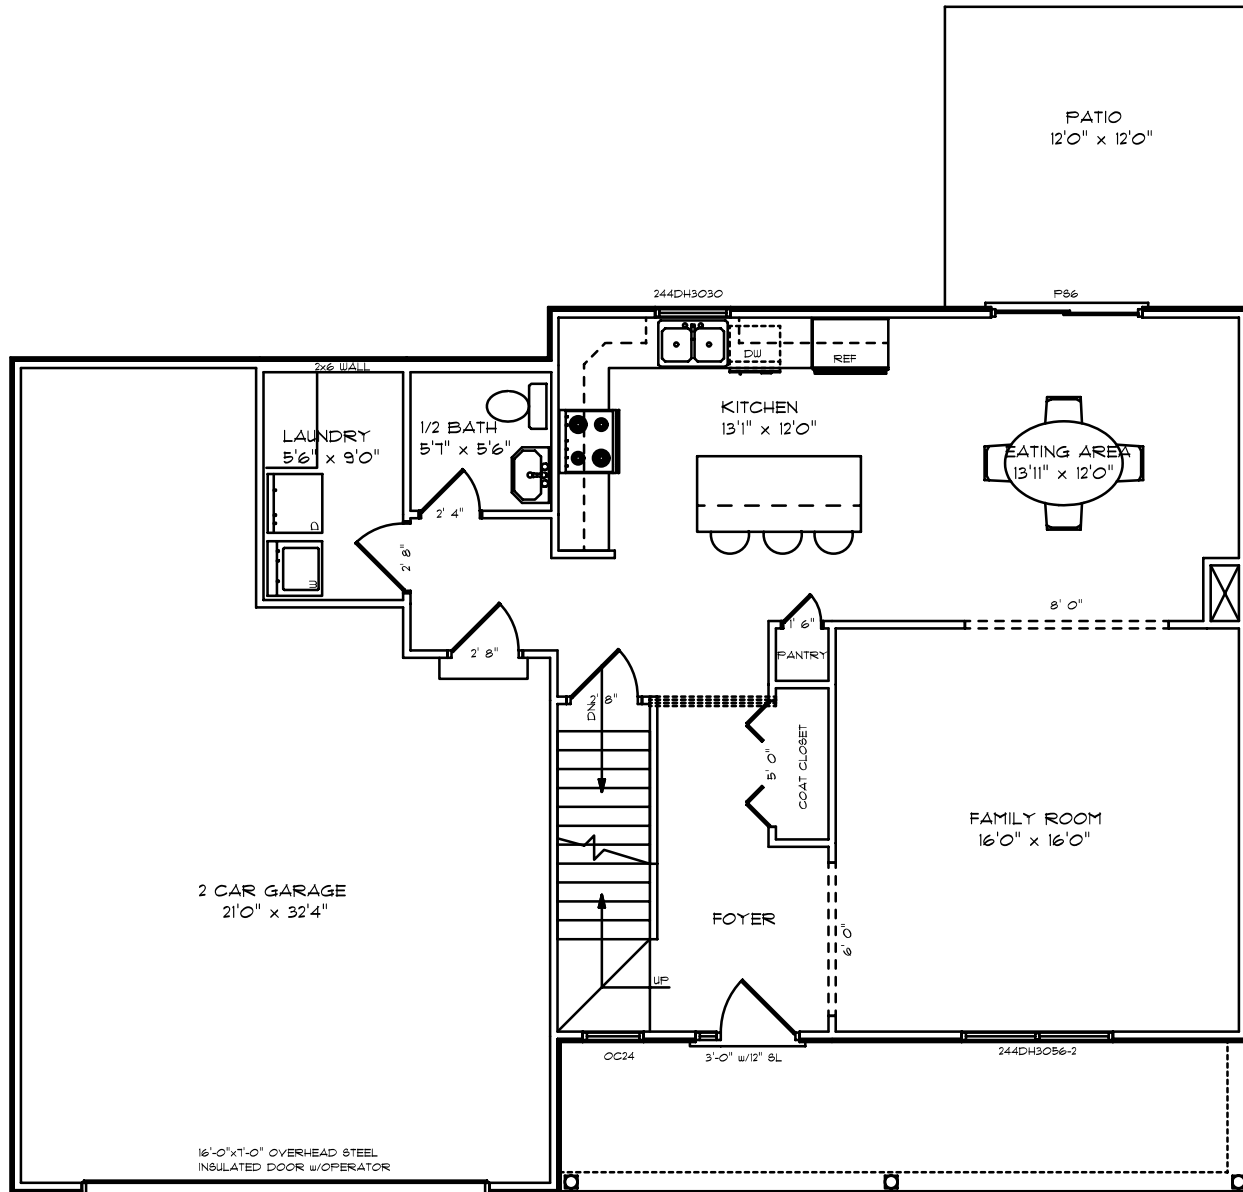

S.A. LEWIS CONSTRUCTION, INC.

200 LEWIS PARK DR. ♦ MT. ZION, IL 62549 ♦ PHONE: 217-864-5056

SUNDANCE FIELDS
REISS FRONT ELEVATION

REISS
FRONT ELEVATION

S.A. LEWIS CONSTRUCTION, INC.

200 LEWIS PARK DR. ♦ MT. ZION, IL 62549 ♦ PHONE: 217-864-5056

SUNDANCE FIELDS
REISS MODEL FLOORPLAN
MAIN FLOOR

REISS
MAIN
8' WALLS
925 S.F.

S.A. LEWIS CONSTRUCTION, INC.

200 LEWIS PARK DR. ♦ MT. ZION, IL 62549 ♦ PHONE: 217-864-5056

SUNDANCE FIELDS
REISS MODEL FLOORPLAN
SECOND FLOOR

REISS
SECOND FLOOR
8' WALLS
880 S.F.