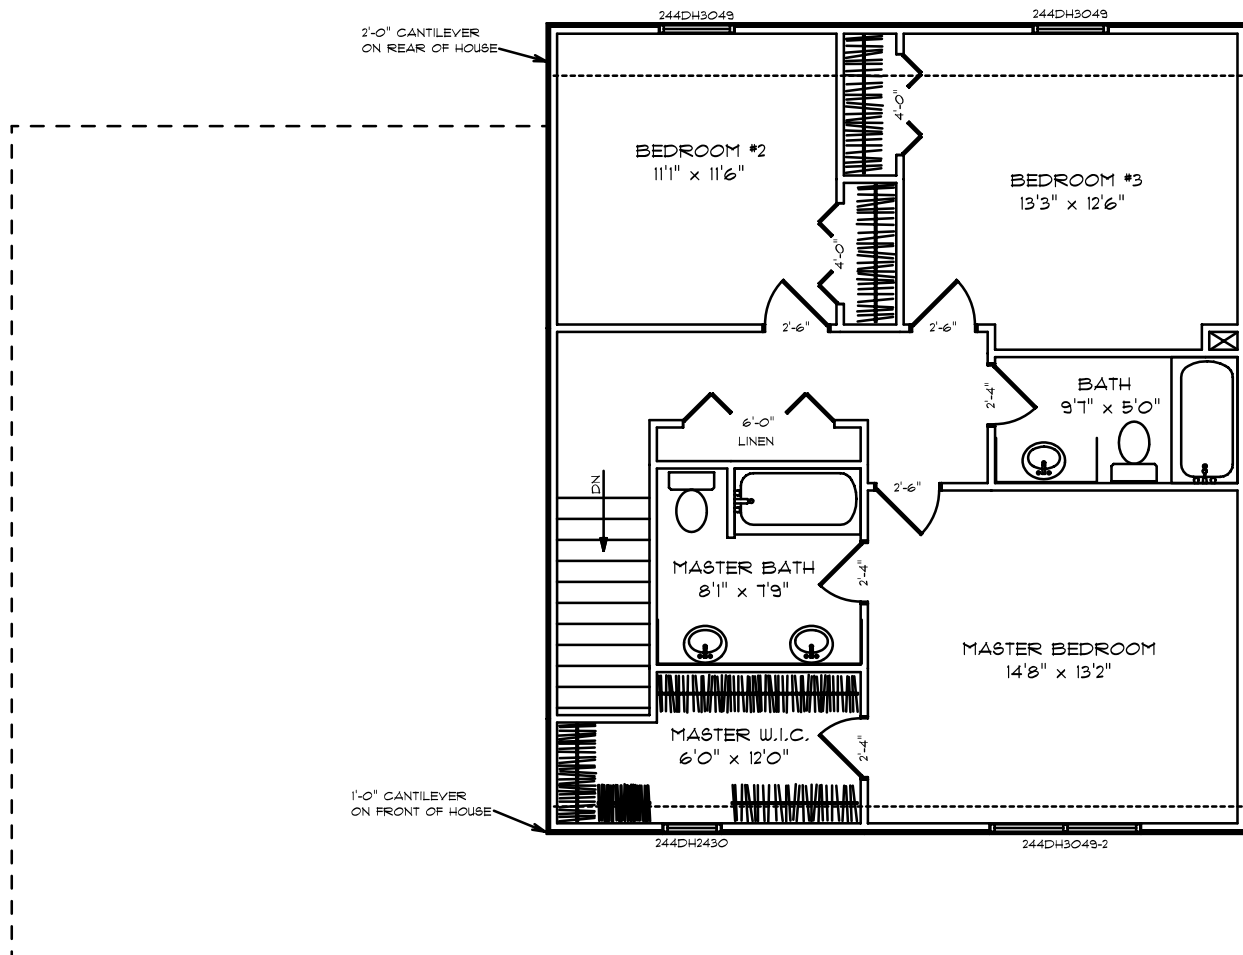

SUNDANCE FIELDS
REISS MODEL FLOORPLAN
MAIN FLOOR

REISS
MAIN
8' WALLS
925 S.F.

S.A. LEWIS CONSTRUCTION, INC.

200 LEWIS PARK DR. ♦ MT. ZION, IL 62549 ♦ PHONE: 217-864-5056

SUNDANCE FIELDS
REISS MODEL FLOORPLAN
SECOND FLOOR

REISS
SECOND FLOOR
8' WALLS
880 S.F.