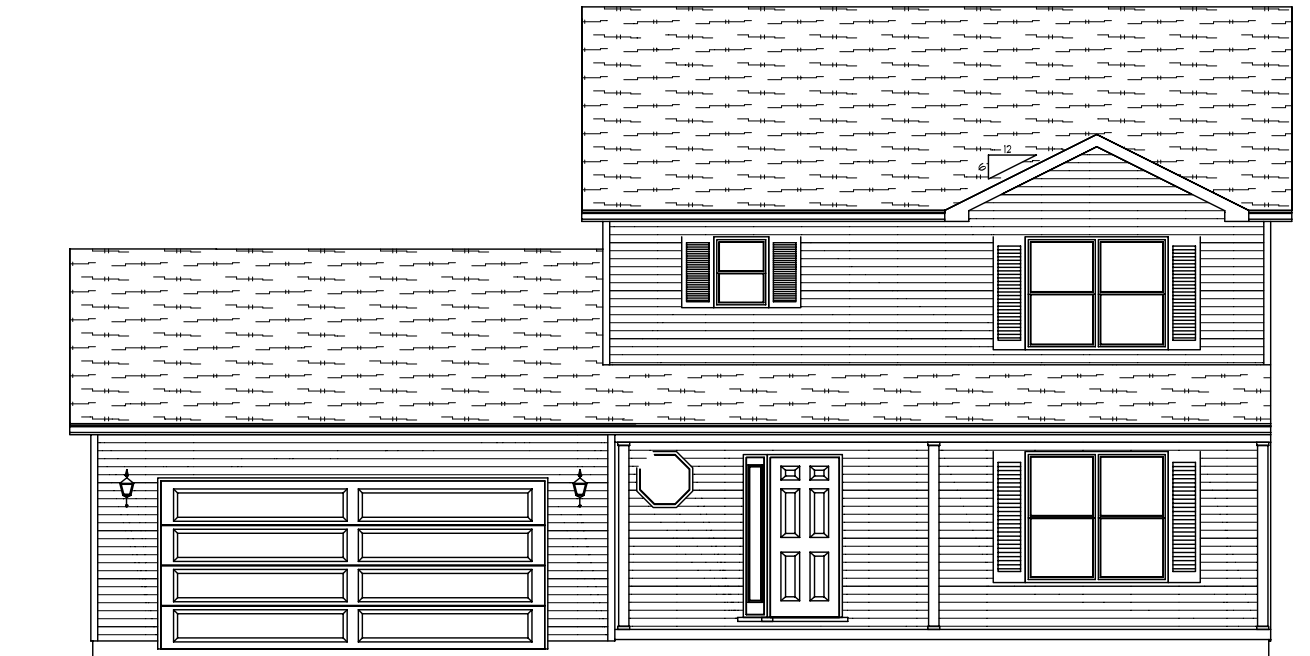

S.A. LEWIS CONSTRUCTION, INC.

200 LEWIS PARK DR. ♦ MT. ZION, IL 62549 ♦ PHONE: 217-864-5056

SUNDANCE FIELDS
REISS FRONT ELEVATION

REISS
FRONT ELEVATION

S.A. LEWIS CONSTRUCTION, INC.

200 LEWIS PARK DR. ♦ MT. ZION, IL 62549 ♦ PHONE: 217-864-5056

SUNDANCE FIELDS
REISS MODEL FLOORPLAN
MAIN FLOOR

REISS
MAIN
8' WALLS
925 S.F.

S.A. LEWIS CONSTRUCTION, INC.

200 LEWIS PARK DR. ♦ MT. ZION, IL 62549 ♦ PHONE: 217-864-5056

SUNDANCE FIELDS
REISS MODEL FLOORPLAN
SECOND FLOOR

REISS
SECOND FLOOR
8' WALLS
880 S.F.